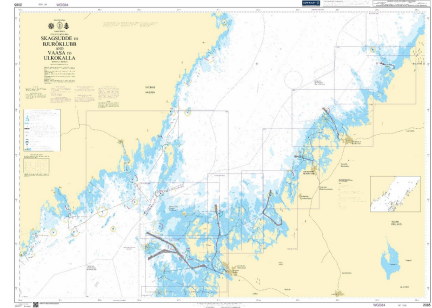

ARTICLE

BA 2085 - Merenkurkku

Number: 2085

IMPA number: 370816

SPECIFICATIONS

Measurements: 841 (l) x 1189 (w) x 1 (h) mm

Weight: 0,10 kg

Made in: Netherlands

HS Code: 49059900

DESCRIPTION

BA 2085 - Skagsudde to Bjuroklubb and Vaasa to Ulkokalla