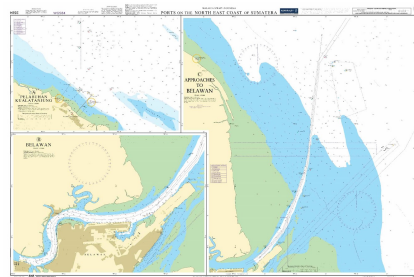

### BA 3584 - Ports on North East Coast Sumatera

Number: 3584

IMPA number: 370816

## SPECIFICATIONS

Measurements: 841 (l) x 1189 (w) x 1 (h) mm

Weight: 0,10 kg

Made in: Netherlands

HS Code: 49059900

## DESCRIPTION

BA 3584 - Ports on the North East Coast of Sumatera