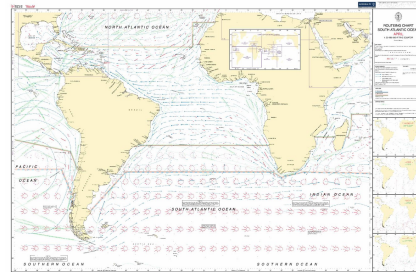

### BA 5125(4) - RC South Atlantic APR

Number: 5125(4)

IMPA number: 370816

## SPECIFICATIONS

Measurements: 841 (l) x 1189 (w) x 1 (h) mm

Weight: 0,10 kg

Made in: Netherlands

HS Code: 49059900

## DESCRIPTION

BA 5125(4) - Routeing Chart - South Atlantic Ocean - April