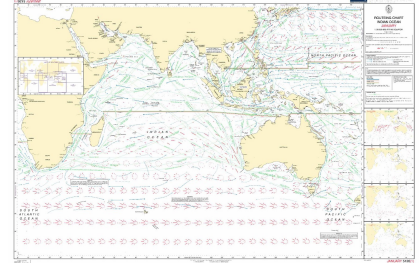

## SPECIFICATIONS

Measurements: 841 (l) x 1189 (w) x 1 (h) mm

Weight: 0,10 kg

Made in: Netherlands

HS Code: 49059900

## DESCRIPTION

BA 5126(1) - Routeing Chart, Indian Ocean, January