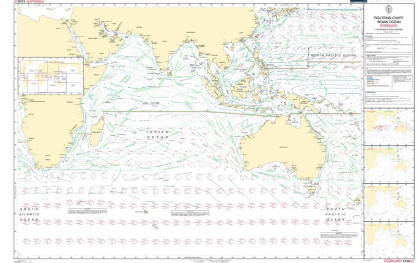

### BA 5126(2) - RC Indian Ocean FEB

Number: 5126(2)

IMPA number: 370816

## SPECIFICATIONS

Measurements: 841 (l) x 1189 (w) x 1 (h) mm

Weight: 0,10 kg

Made in: Netherlands

HS Code: 49059900

## DESCRIPTION

BA 5126(2) - Routeing Chart, Indian Ocean, February