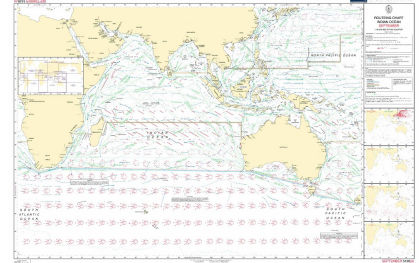

## SPECIFICATIONS

Measurements: 841 (l) x 1189 (w) x 1 (h) mm

Weight: 0,10 kg

Made in: Netherlands

HS Code: 49059900

## DESCRIPTION

BA 5126(9) - Routeing Chart, Indian Ocean, September