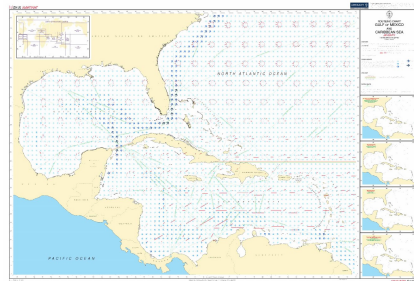

ARTICLE

BA 5142(1) - RC Chart Caribbean Sea JAN

Number: 5142(1)

IMPA number: 370816

SPECIFICATIONS

Measurements: 841 (l) x 1189 (w) x 1 (h) mm

Weight: 0,10 kg

Made in: Netherlands

HS Code: 49059900

DESCRIPTION

BA 5142(1) - Routeing Chart, Gulf of Mexico and Caribbean Sea, January