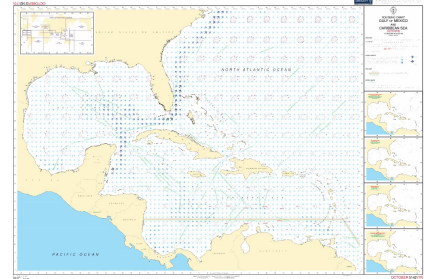

ARTICLE

BA 5142(10) - RC Chart Caribbean Sea OCT

Number: 5142(10)

IMPA number: 370816

SPECIFICATIONS

Measurements: 841 (l) x 1189 (w) x 1 (h) mm

Weight: 0,10 kg

Made in: Netherlands

HS Code: 49059900

DESCRIPTION

BA 5142(10) - Routeing Chart, Gulf of Mexico and Caribbean Sea, October