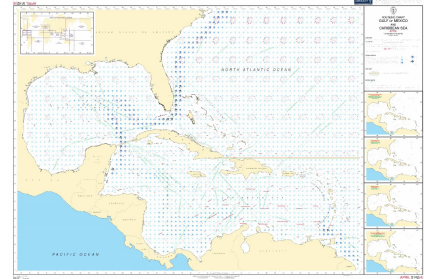

ARTICLE

BA 5142(4) - RC Chart Caribbean Sea APR

Number: 5142(4)

IMPA number: 370816

SPECIFICATIONS

Measurements: 841 (l) x 1189 (w) x 1 (h) mm

Weight: 0,10 kg

Made in: Netherlands

HS Code: 49059900

DESCRIPTION

BA 5142(4) - Routeing Chart, Gulf of Mexico and Caribbean Sea, April