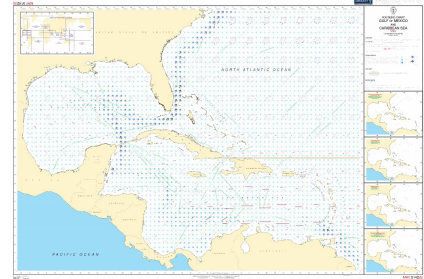

### BA 5142(5) - RC Chart Caribbean Sea MAY

Number: 5142(5)

IMPA number: 370816

## SPECIFICATIONS

Measurements: 841 (l) x 1189 (w) x 1 (h) mm

Weight: 0,10 kg

Made in: Netherlands

HS Code: 49059900

## DESCRIPTION

BA 5142(5) - Routeing Chart, Gulf of Mexico and Caribbean Sea, May