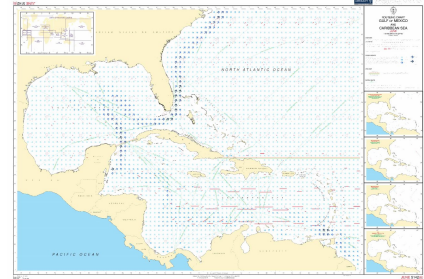

ARTICLE

BA 5142(6) - RC Chart Caribbean Sea JUN

Number: 5142(6)

IMPA number: 370816

SPECIFICATIONS

Measurements: 841 (l) x 1189 (w) x 1 (h) mm

Weight: 0,10 kg

Made in: Netherlands

HS Code: 49059900

DESCRIPTION

BA 5142(6) - Routeing Chart, Gulf of Mexico and Caribbean Sea, June