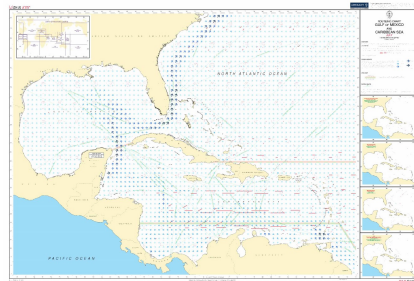

### BA 5142(7) - RC Chart Caribbean Sea JUL

Number: 5142(7)

IMPA number: 370816

## SPECIFICATIONS

Measurements: 841 (l) x 1189 (w) x 1 (h) mm

Weight: 0,10 kg

Made in: Netherlands

HS Code: 49059900

## DESCRIPTION

BA 5142(7) - Routeing Chart, Gulf of Mexico and Caribbean Sea, July