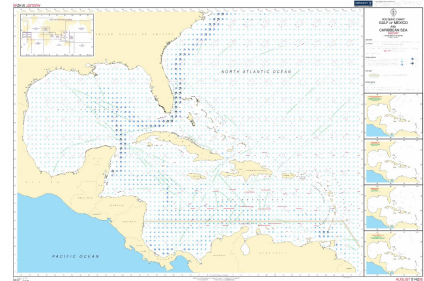

ARTICLE

BA 5142(8) - RC Chart Caribbean Sea AUG

Number: 5142(8)

IMPA number: 370816

SPECIFICATIONS

Measurements: 841 (l) x 1189 (w) x 1 (h) mm

Weight: 0,10 kg

Made in: Netherlands

HS Code: 49059900

DESCRIPTION

BA 5142(8) - Routeing Chart, Gulf of Mexico and Caribbean Sea, August