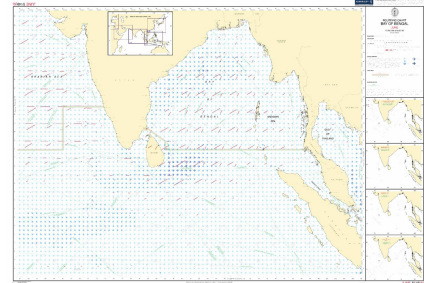

### BA 5148(6) - RC Bay of Bengal JUN

Number: 5148(6)

IMPA number: 370816

## SPECIFICATIONS

Measurements: 841 (l) x 1189 (w) x 1 (h) mm

Weight: 0,10 kg

Made in: Netherlands

HS Code: 49059900

## DESCRIPTION

BA 5148(6) - Routeing Chart, Bay of Bengal, June