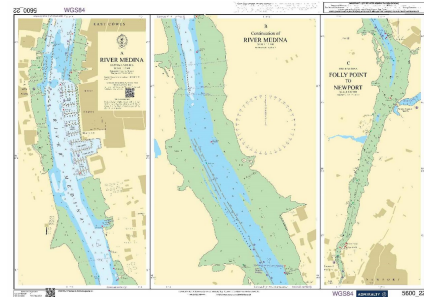

ARTICLE

BA 5600_22 - River Medina

Number: 5600_22

SPECIFICATIONS

Measurements: 841 (l) x 1189 (w) x 1 (h) mm

Weight: 0,10 kg

Made in: Netherlands

HS Code: 49059900

DESCRIPTION

BA 5600_22 - The Solent and Approaches