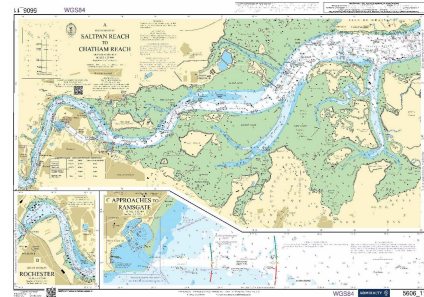

### BA 5606\_11 - River Medway

Number: 5606\_11

## SPECIFICATIONS

Measurements: 841 (l) x 1189 (w) x 1 (h) mm

Weight: 0,10 kg

Made in: Netherlands

HS Code: 49059900

## DESCRIPTION

BA 5606\_11 - A River Medway, Saltpan Reach to Chatham Reach