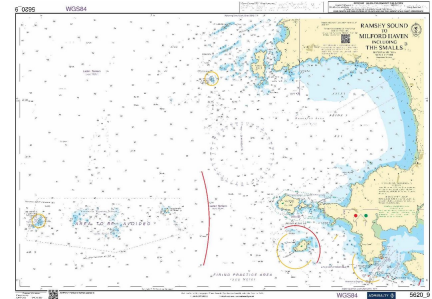

### BA 5620\_9 - Ramsey Sound to Milford Haven

Number: 5620\_9

## SPECIFICATIONS

Measurements: 841 (l) x 1189 (w) x 1 (h) mm

Weight: 0,10 kg

Made in: Netherlands

HS Code: 49059900

## DESCRIPTION

BA 5620\_9 - Ramsey Sound to Milford Haven including The Smalls