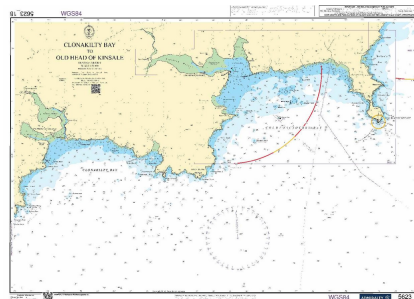

### BA 5623\_18 - Clonakilty Bay

Number: 5623\_18

## SPECIFICATIONS

Measurements: 841 (l) x 1189 (w) x 1 (h) mm

Weight: 0,10 kg

Made in: Netherlands

HS Code: 49059900

## DESCRIPTION

BA 5623\_18 - Clonakilty Bay to Old Head of Kinsale