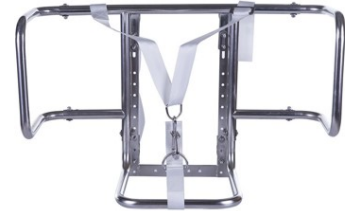

### Hero Universal Liferaft Cradle 4P - 12P ss

Number: 7.80.0073

## DESCRIPTION

The HERO liferaft cradle provides a reliable and secure way to mount your liferaft on board. Its design combines strength with flexibility, making it suitable for different types of boats. The adjustable support allows easy adaptation to your liferaft and vessel setup. High-quality materials ensure durability and long-lasting performance, even in demanding conditions. An efficient solution for boat owners who want safety and rapid liferaft deployment.

### Key Features

- Designed for leisure boats and yachts
- Compatible with HERO and other brands of liferafts
- Suitable for liferafts from 4 to 12 persons
- Flexible mounting, horizontal or vertical
- Easy installation with mounting materials and instructions
- Durable stainless steel construction
- Quick release with lashing and pelican hook
- Compatible with hydrostatic release for automatic release