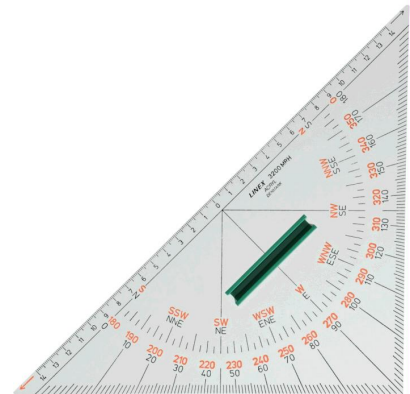

ARTICLE

Navigational Triangle - 320mm

Number: 1.45.0050

IMPA number: 371008

SPECIFICATIONS

Measurements: 267 (l) x 243 (w) x 12 (h) mm

Weight: 0,09 kg

Made in: Poland

HS Code: 9017801000

DESCRIPTION

- 2 colored course triangle with handle
- Transparency allows the card to be read through the instrument
- To determine course direction and distance with help of nautical charts
- Two-color printing makes it easier to read
- Straight edges
- Material: plastic (SAN)