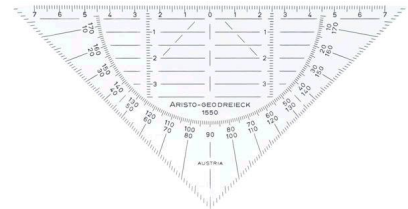

ARTICLE

Setsquare (protractor)

Number: 8.74.0085

SPECIFICATIONS

Measurements: 172 (l) x 97 (w) x 5 (h) mm

Weight: 0,02 kg

Made in: Germany

HS Code: 9017801000

DESCRIPTION

Transparent flexible plastic, making it less likely to break. Combination of ruler, protractor, triangle and parallel ruler.