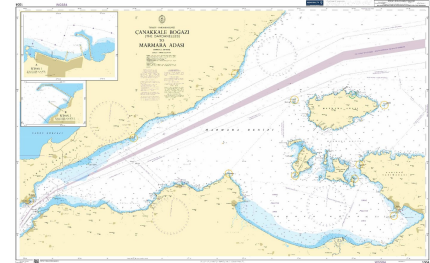

ARTICLE

BA 1004 - Canakkale Bogazi to Marmara Adasi

Number: 1004

IMPA number: 370816

SPECIFICATIONS

Measurements: 841 (l) x 1189 (w) x 1 (h) mm

Weight: 0,10 kg

Made in: Netherlands

HS Code: 49059900

DESCRIPTION

BA 1004 - Canakkale Bogazi (The Dardanelles) to Marmara Adasi