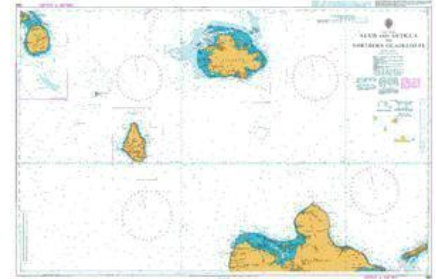

### BA 585 - Nevis Antigua to Northern Guadeloupe

Number: 585

IMPA number: 370816

## SPECIFICATIONS

Measurements: 841 (l) x 1189 (w) x 1 (h) mm

Weight: 0,10 kg

Made in: Netherlands

HS Code: 49059900

## DESCRIPTION

BA 585 - Nevis and Antigua to Northern Guadeloupe