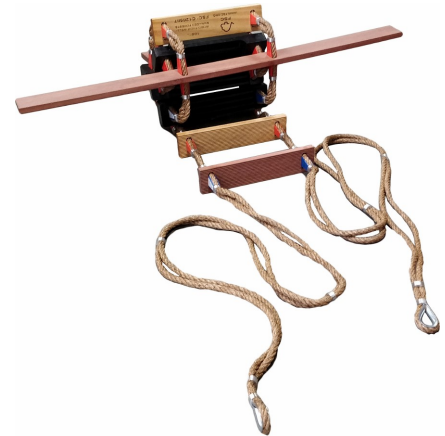

ARTICLE

Pilot Ladder Thetis wood - 4 mtr - 13 steps - MED/SOLAS

Number: 3.01.0010

SPECIFICATIONS

Measurements: 7000 (l) x 1800 (w) x 120 (h) mm

Weight: 43,00 kg

Made in: Netherlands

HS Code: 56090000

DESCRIPTION

Pilot ladder wood 8 regular steps 1 spreader 4 rubber steps (13 total steps) Length 4 meter
MED/SOLAS

type: Thetis

Excluding shackles 2x 3.01.0497

CERTIFICATIONS

- MED
- SOLAS
- RED ENSIGN/MER (UK Approval)

SPARE PARTS / COMPLEMENTARY GOODS

3.01.0311 MER / Red Ensign approval

3.05.0359 Manrope Manilla - 28mm x 7 mtr - set of 2, thimble spliced