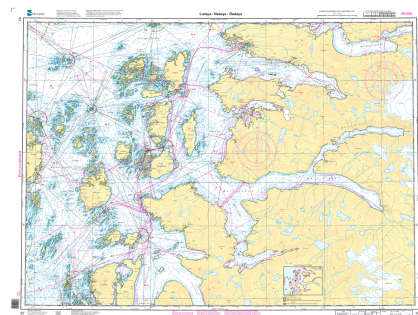

ARTICLE

NO62 - Lurøya - Nesøya - Rødøya

Number: NO62

SPECIFICATIONS

Measurements: 841 (l) x 1189 (w) x 1 (h) mm

Weight: 0,10 kg

Made in: Netherlands

HS Code: 49059900

DESCRIPTION

Norwegian chart 62 - Lurøya - Nesøya - Rødøya